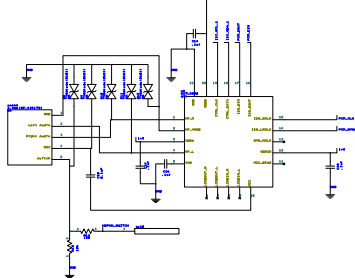

Audio I2S

Power Supply

3.5volts @ 3amps

1.8volts @ 300mA

wifi(DNP)

minCell v3
 Minium LLC
 Jim Danielson
 7/20/2015
 SL8080 edition

Vibration

Connectors

Bluetooth 4.0

GSM

Keypad