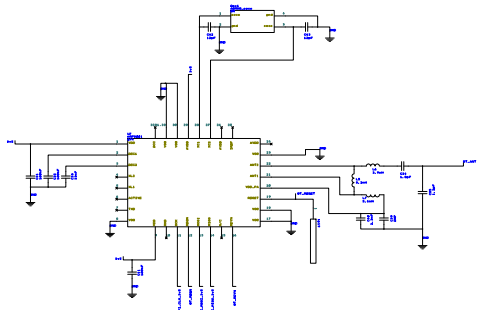

Audio I2S

Power Supply

3.5volts @ 3amps

1.8volts @ 300mA

wifi(DNP)

minCell v3  
 Minium LLC  
 Jim Danielson  
 7/20/2015  
 SL8080 edition

Vibration

Connectors

Bluetooth 4.0

GSM

Keypad