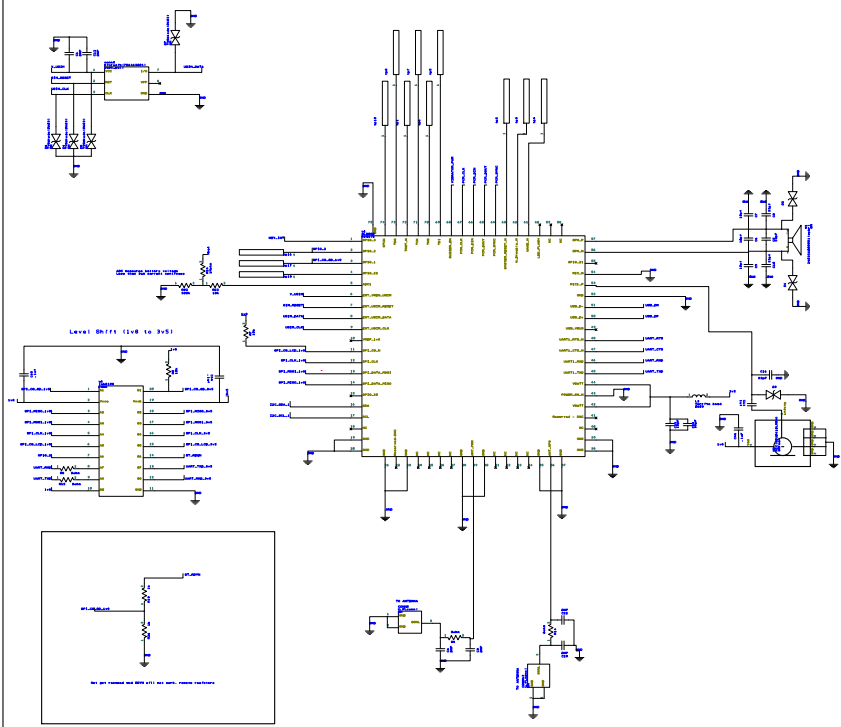

Audio I2S

Power Supply

3.5volts @ 3amps

1.8volts @ 300mA

wifi(DNP)

minCell v3  
 Minium LLC  
 Jim Danielson  
 7/20/2015  
 SL8080 edition

Vibration

Connectors

Bluetooth 4.0

GSM

Keypad