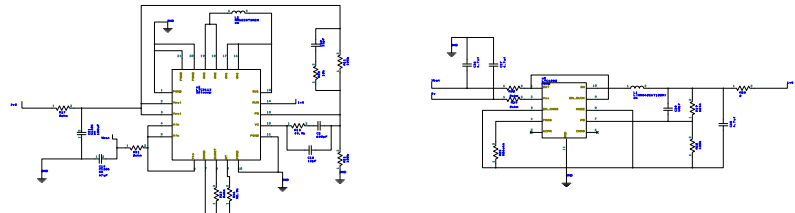

Audio I2S

Power Supply

3.5volts @ 3amps

1.8volts @ 300mA

wifi(DNP)

minCell v3  
 Minium LLC  
 Jim Danielson  
 7/20/2015  
 SL8080 edition

Vibration

Connectors

Bluetooth 4.0

GSM

Keypad