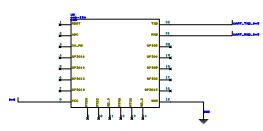

Audio I2S

Power Supply

3.5volts @ 3amps

1.8volts @ 300mA

wifi(DNP)

minCell v3
 Minium LLC
 Jim Danielson
 7/20/2015
 SL8080 edition

Vibration

Connectors

Bluetooth 4.0

GSM

Keypad