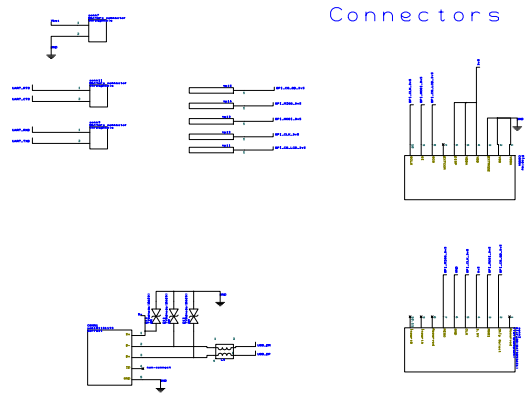

Audio I2S

Power Supply

3.5volts @ 3amps

1.8volts @ 300mA

wifi(DNP)

minCell v3
 Minium LLC
 Jim Danielson
 7/20/2015
 SL8080 edition

Vibration

Connectors

Bluetooth 4.0

GSM

Keypad