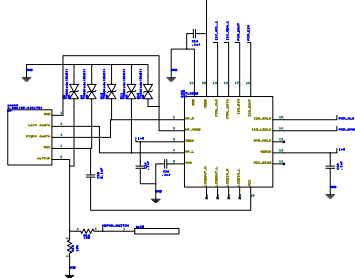

Audio I2S

Power Supply

3.5volts @ 3amps

1.8volts @ 300mA

wifi(DNP)

minCell v3  
 Minium LLC  
 Jim Danielson  
 7/20/2015  
 SL8080 edition

Vibration

Connectors

Bluetooth 4.0

GSM

Keypad