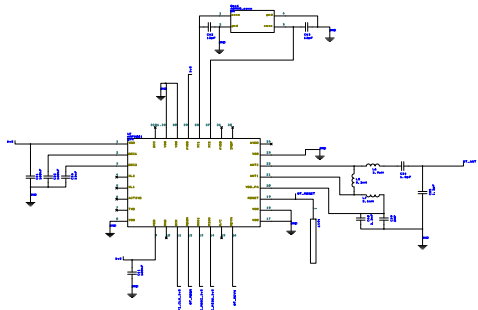

Audio I2S

Power Supply

3.5volts @ 3amps

1.8volts @ 300mA

wifi(DNP)

minCell v3
 Minium LLC
 Jim Danielson
 7/20/2015
 SL8080 edition

Vibration

Connectors

Bluetooth 4.0

GSM

Keypad