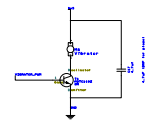

Audio I2S

Power Supply

3.5volts @ 3amps

1.8volts @ 300mA

wifi(DNP)

minCell v3  
 Minium LLC  
 Jim Danielson  
 7/20/2015  
 SL8080 edition

Vibration

Connectors

Bluetooth 4.0

GSM

Keypad