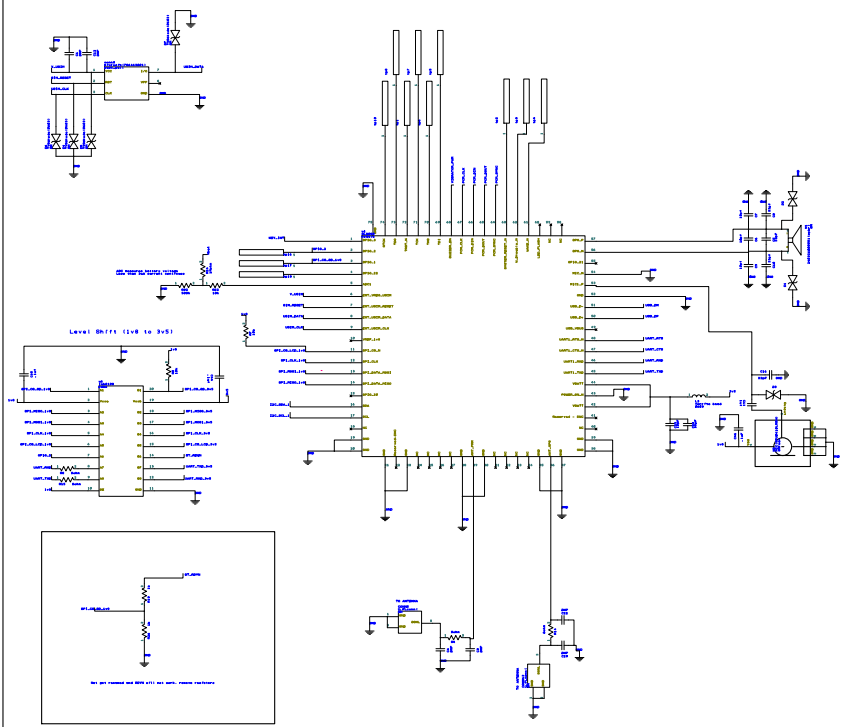

Audio I2S

Power Supply

3.5volts @ 3amps

1.8volts @ 300mA

wifi(DNP)

minCell v3
 Minium LLC
 Jim Danielson
 7/20/2015
 SL8080 edition

Vibration

Connectors

Bluetooth 4.0

GSM

Keypad