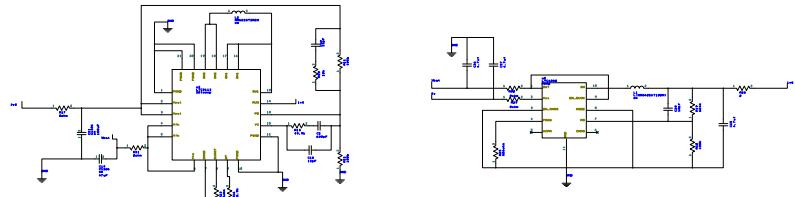

Audio I2S

Power Supply

3.5volts @ 3amps

1.8volts @ 300mA

wifi(DNP)

minCell v3
 Minium LLC
 Jim Danielson
 7/20/2015
 SL8080 edition

Vibration

Connectors

Bluetooth 4.0

GSM

Keypad