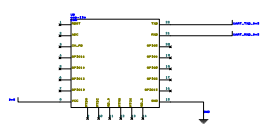

Audio I2S

Power Supply

3.5volts @ 3amps

1.8volts @ 300mA

wifi(DNP)

minCell v3  
 Minium LLC  
 Jim Danielson  
 7/20/2015  
 SL8080 edition

Vibration

Connectors

Bluetooth 4.0

GSM

Keypad