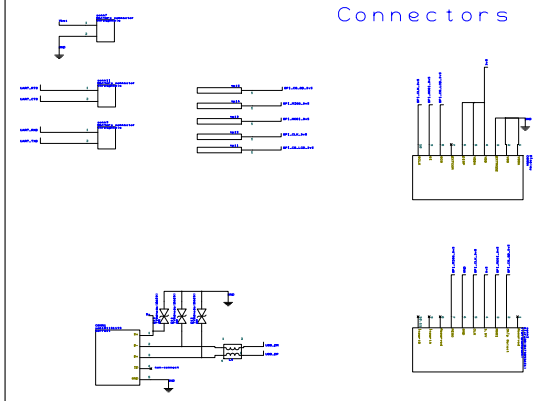

Audio I2S

Power Supply

3.5volts @ 3amps

1.8volts @ 300mA

wifi(DNP)

minCell v3  
 Minium LLC  
 Jim Danielson  
 7/20/2015  
 SL8080 edition

Vibration

Connectors

Bluetooth 4.0

GSM

Keypad