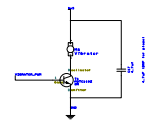

Audio I2S

Power Supply

3.5volts @ 3amps

1.8volts @ 300mA

wifi(DNP)

minCell v3
 Minium LLC
 Jim Danielson
 7/20/2015
 SL8080 edition

Vibration

Connectors

Bluetooth 4.0

GSM

Keypad